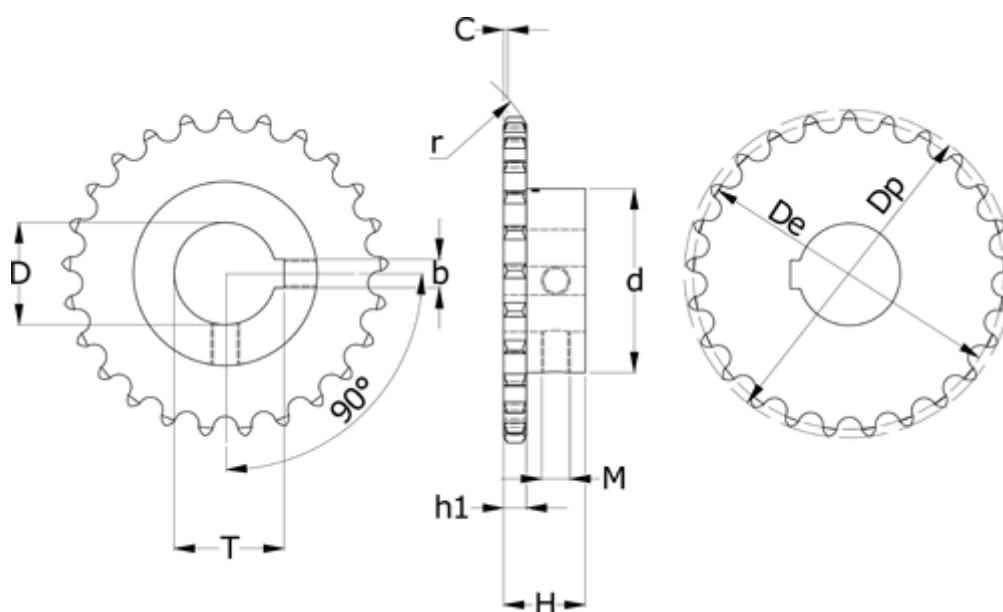

Article number: 616011007022048
 Description: Sprocket 12 B-1 Z=22 simplex
 bore 48H7 with keyway

Measures

| | |
|-------------|----------------------|
| b = 14 | M = M12 |
| C = 2 | Number of teeth = 22 |
| d = 90 | Pitch = 19.05 |
| D = 48 | r = 19 |
| De = 133.86 | t = 51.8 |
| Dp = 141.8 | |
| H = 40 | |
| h1 = 11.1 | |